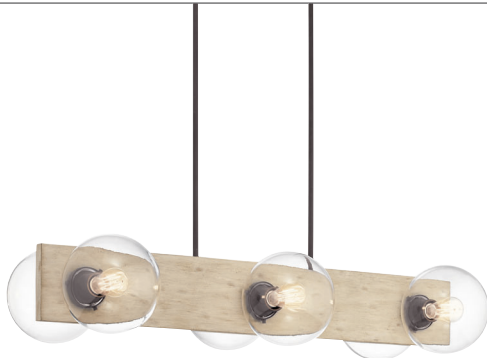

44295WWW | Chandelier
(6) 60W Candelabra, 37"W x 30"H
Overall Ht. 68", Chain/Stem 36"

44296WWW | Linear Chandelier
(6) 75W Medium, 17.75"W x 8"H x 42"L
Overall Ht. 46", Chain/Stem 36"

44297WWW | Pendant
(2) 60W Candelabra, 7"W x 22.75"H x 11.5"L
Overall Ht. 61", Chain/Stem 36"

44299WWW | Flush Mount
(1) 75W Medium, 11"W x 12.25"H

44298WWW | Wall Sconce
(1) 75W Medium, 8"W x 19.25"H

**VINTAGE
FILAMENT
BULBS**

5971 CLR (C)

4071CLR

FEATURE

Whitewashed Faux
Wood and Weathered
Zinc Accents